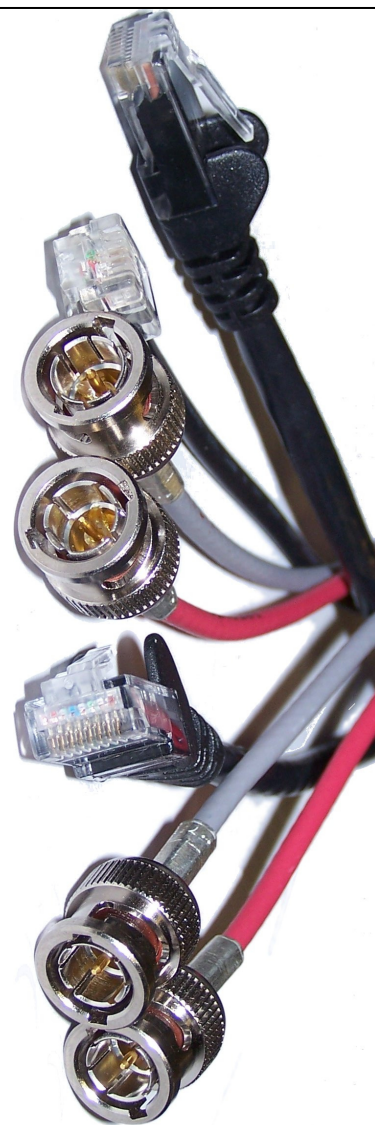

Data and Voice Connections

T1 Company LLC

Metro Ethernet, DS3, OC3, T1, DSL

The T1 Company has multiple ways of connecting your business to the internet or to other sites. We provide Opt-E-MAN service from 5Mbps to 1Gbps, OC3, DS3, T1 and DSL connections. We utilize a 100% Cisco hardware architecture to ensure compatibility and performance of our network.

Traditional OC3, DS3, T1 and DSL connections, plus metro Ethernet and wide area service from 10Mbps to 1Gbps. The network is a Certified Cisco Powered Network with 24x7 Management and Monitoring Center with technicians with a minimum of a CCNA certification. We eliminate the cloud. Replace your tired, slow and congested Frame Relay or VPN Network with T1 Company Private Hubbed Network. With a service level which provides <18ms one way latency and 12ms of jitter one way there is no delay for critical applications or real time voice and video transmissions. You can be assured of getting the highest quality of service available in the industry with T1 Company data solutions.

Contact our Sales Department for Pricing and Availability!
sales@t1co.com or 216-255-3098 opt 3

	Opt-E-MAN	OC3	DS3	DS1/T1	ADSL
Bandwidth	10 to 1000Mbps	155Mb	45Mb	1.5Mb	up to 6Mb
Physical Medium	Fiber Backbone, Ethernet or Fiber at ends	Fiber	Fiber and Coxial at Ends	Copper	Copper
Notes	Scalable			MultiLink Available	CLE Area Only

T1Company LLC
<http://www.t1co.com>

8834 Mayfield Road
Suite A
Cleveland, Ohio 44026

Phone: 216-255-3098
Fax: 866-583-0711
E-mail: noc@t1company.com

Features Include:

- Point-to-Point connections
- Private Intra Company Backbones
- 100% Cisco Hardware architecture
- Utilizing MPLS and OSPF routing throughout
- Offering OC12, OC3, DS3, T1, Metro Ethernet and ADSL Services